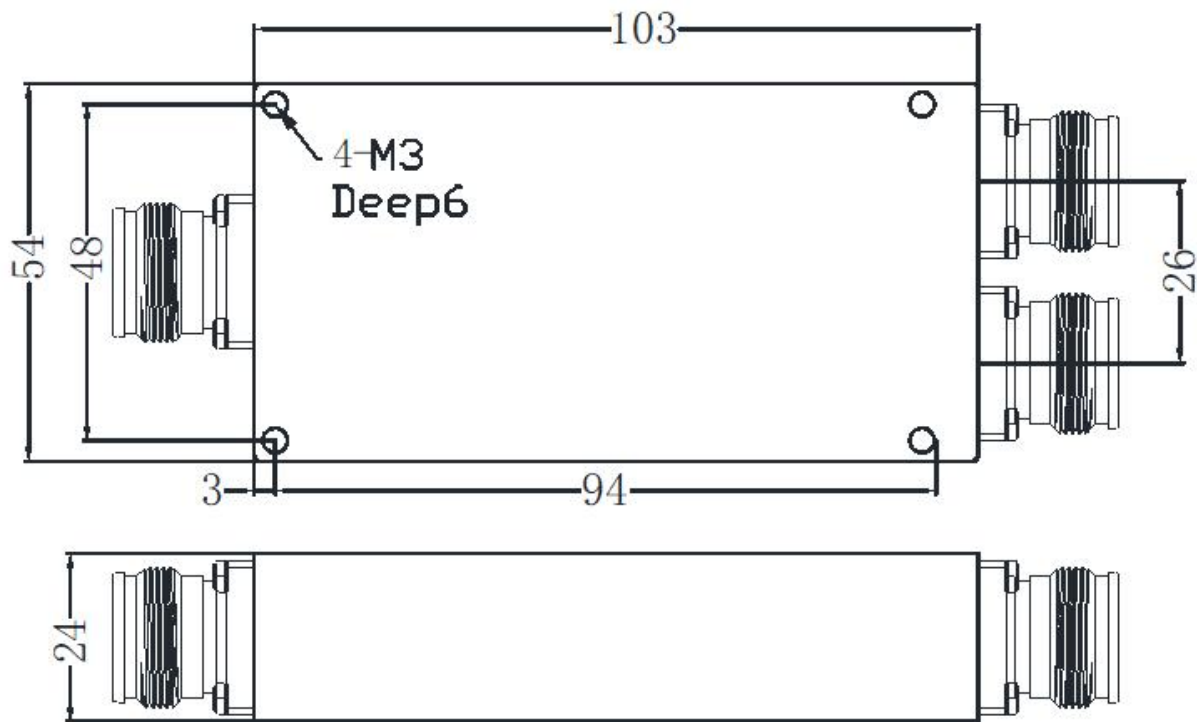

## 1. Mechanical specifications

Table 1 Mechanical specifications @ JX-PD2-134M3700M-18F4310

Dimension	L x W x H: 103.0x54.0x24.0mm
Connectors	4310-Female
Finish	Grey painting
Notes	Material shall be RoHS 6/6